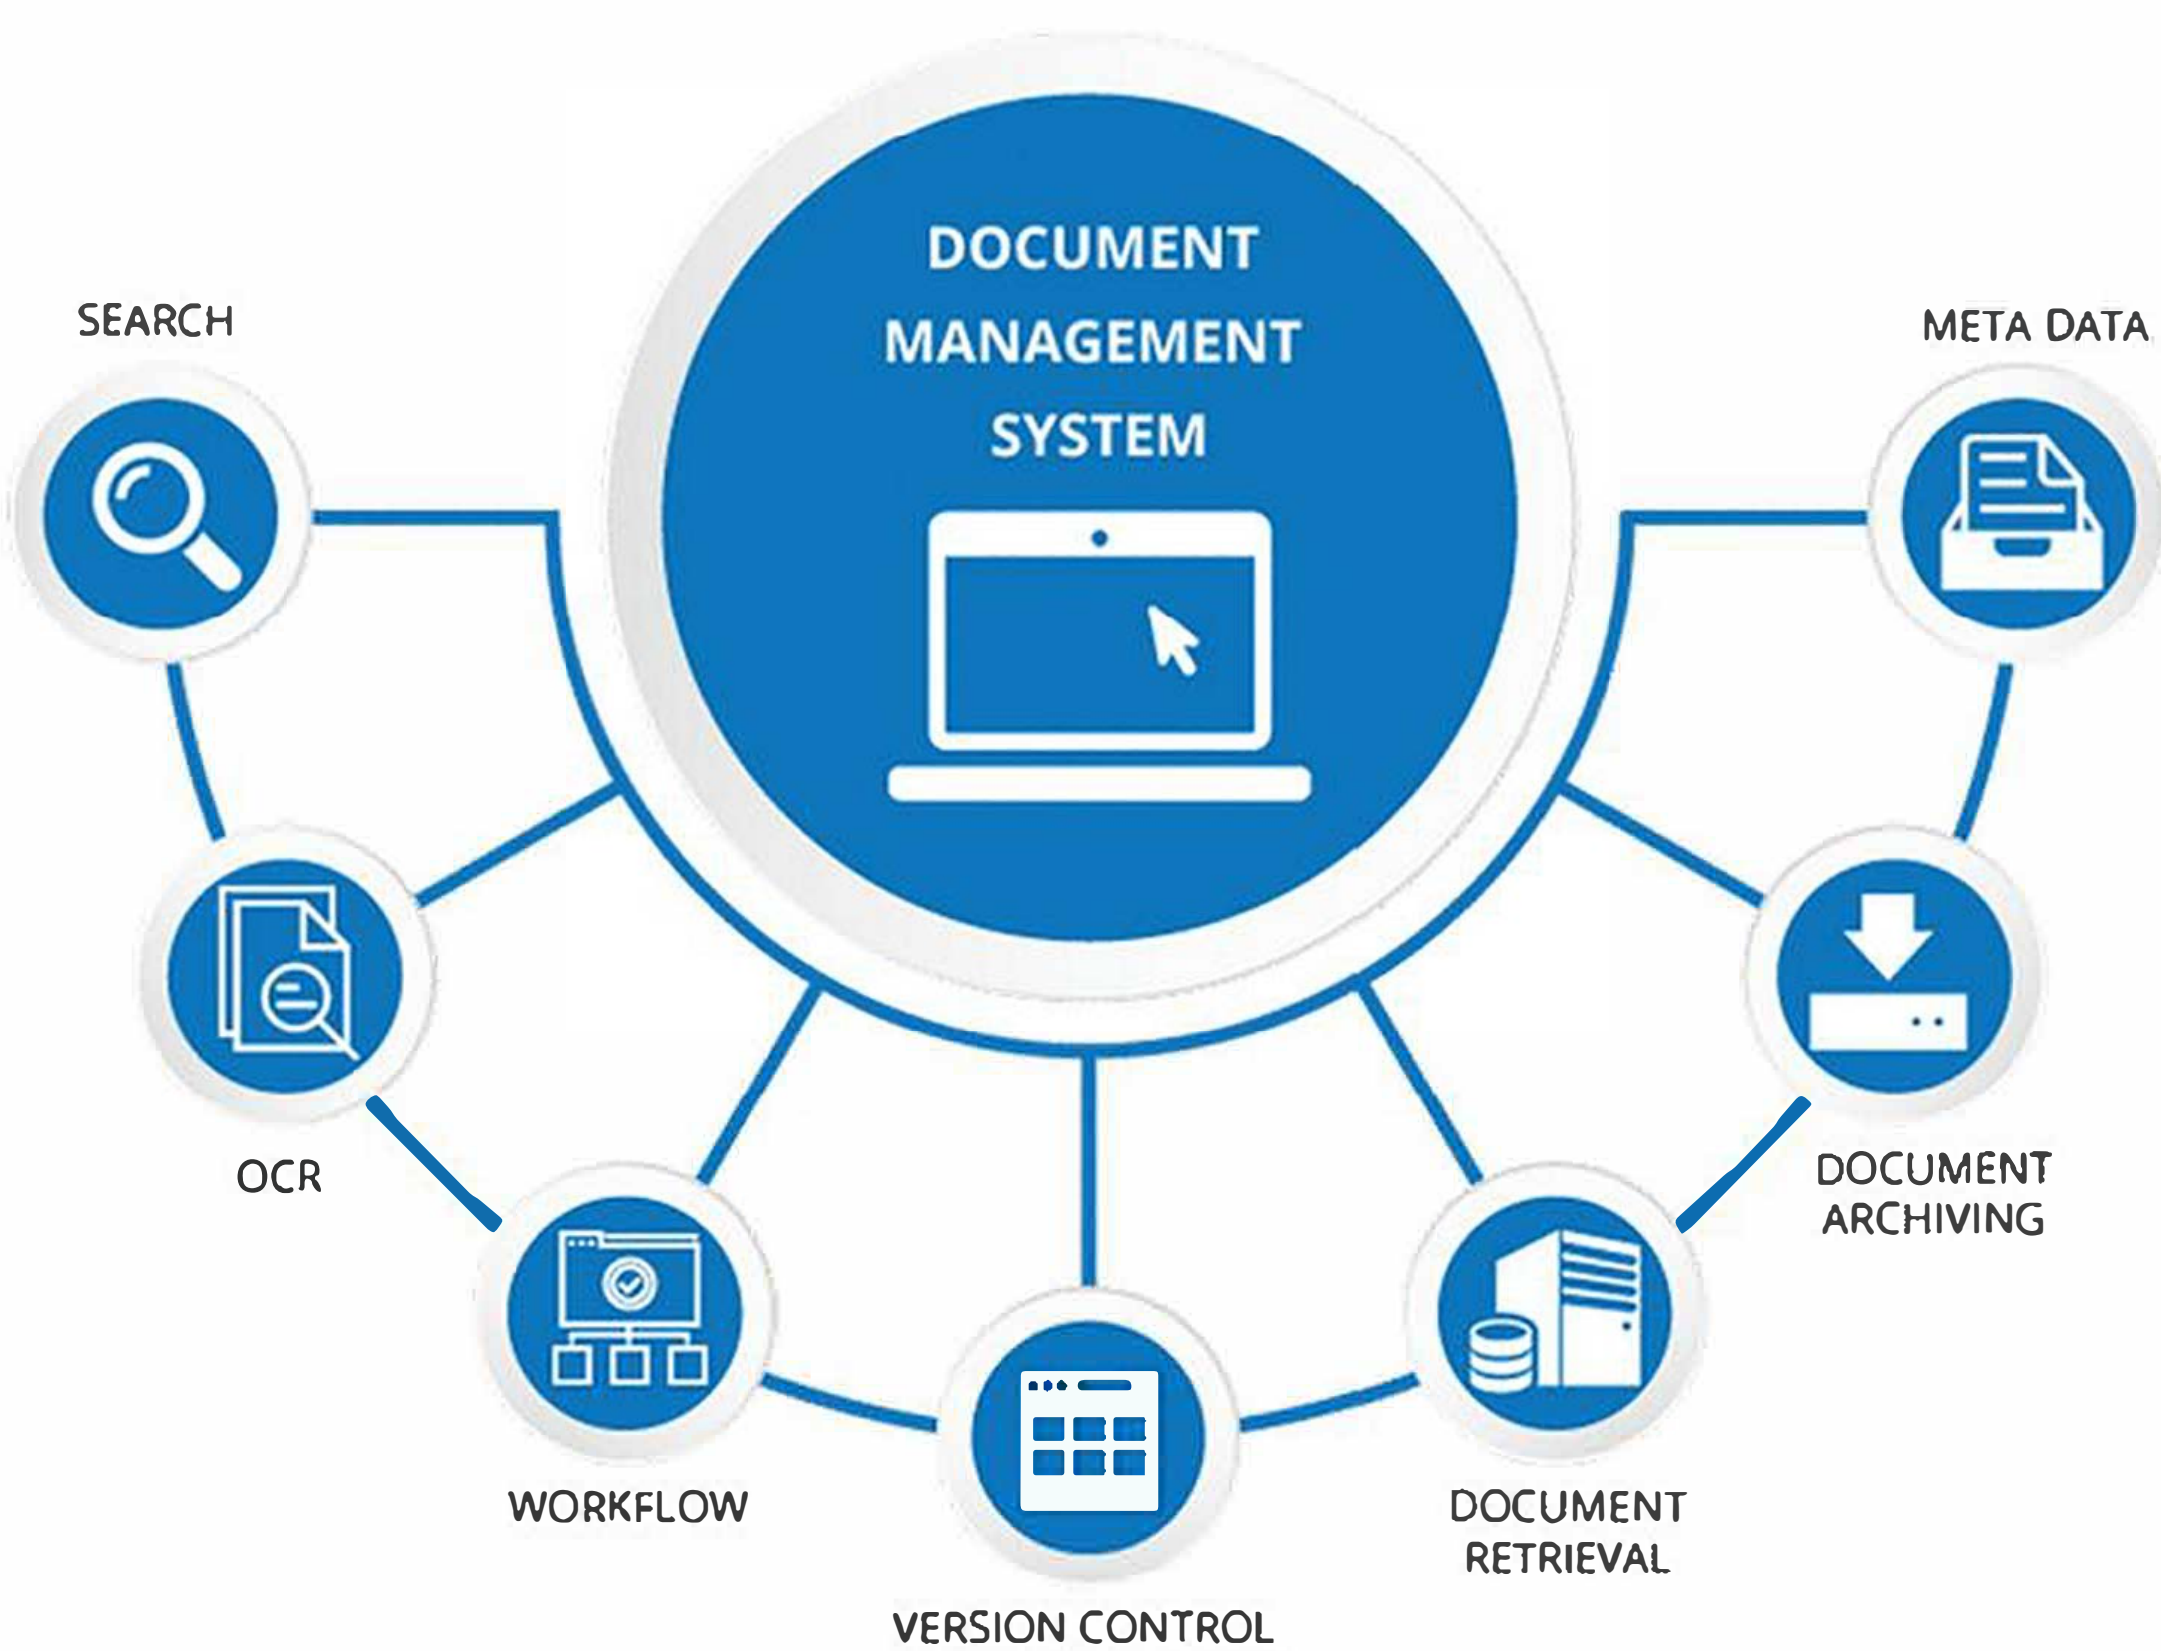

CLOUD  
BASED

DEDICATED  
SERVER  
BASED

PAY PER  
USE

In a nutshell, DMS@U ensures that among all other issues you have around you, Documents don't make an appearance in that list. Upload the documents and let DMS@U handle the rest to ensure easy retrievability and safe keeping.

Brings To You

Document Management System  
Software

EFFORTLESSLY  
MANAGE YOUR  
DOCUMENTS

REGISTER NOW  
FOR FREE

Copyright © Eduplex 2022

**What is ESPL Document Management System?**  
 ESPL has developed a Document Management System using open source software, which is highly flexible and customizable. It does not require any other license and has no hidden cost. It has web based Interface and is accessible over secured Internet connection.

1. Document lives for ever
2. Documents easy to place and retrieve
3. Document lifecycle meticulously maintained
4. Intuitive Dashboard to give comprehensive peep-in.
5. Iron-clad security to keep Documents safe and accessible to only the deserving
6. Customizable as per your specific needs
7. Cloud-worthy deployment, which flourishes even on-premises.
8. Customizable Reports to make life easy

- 09 Role-wise Menu Mapping
- 10 User-wise Menu Mapping
- 11 Role Management
- 12 Hierarchy Management
- 13 Secure Access Control
- 14 Full-proof Document Control
- 15 Value for Money