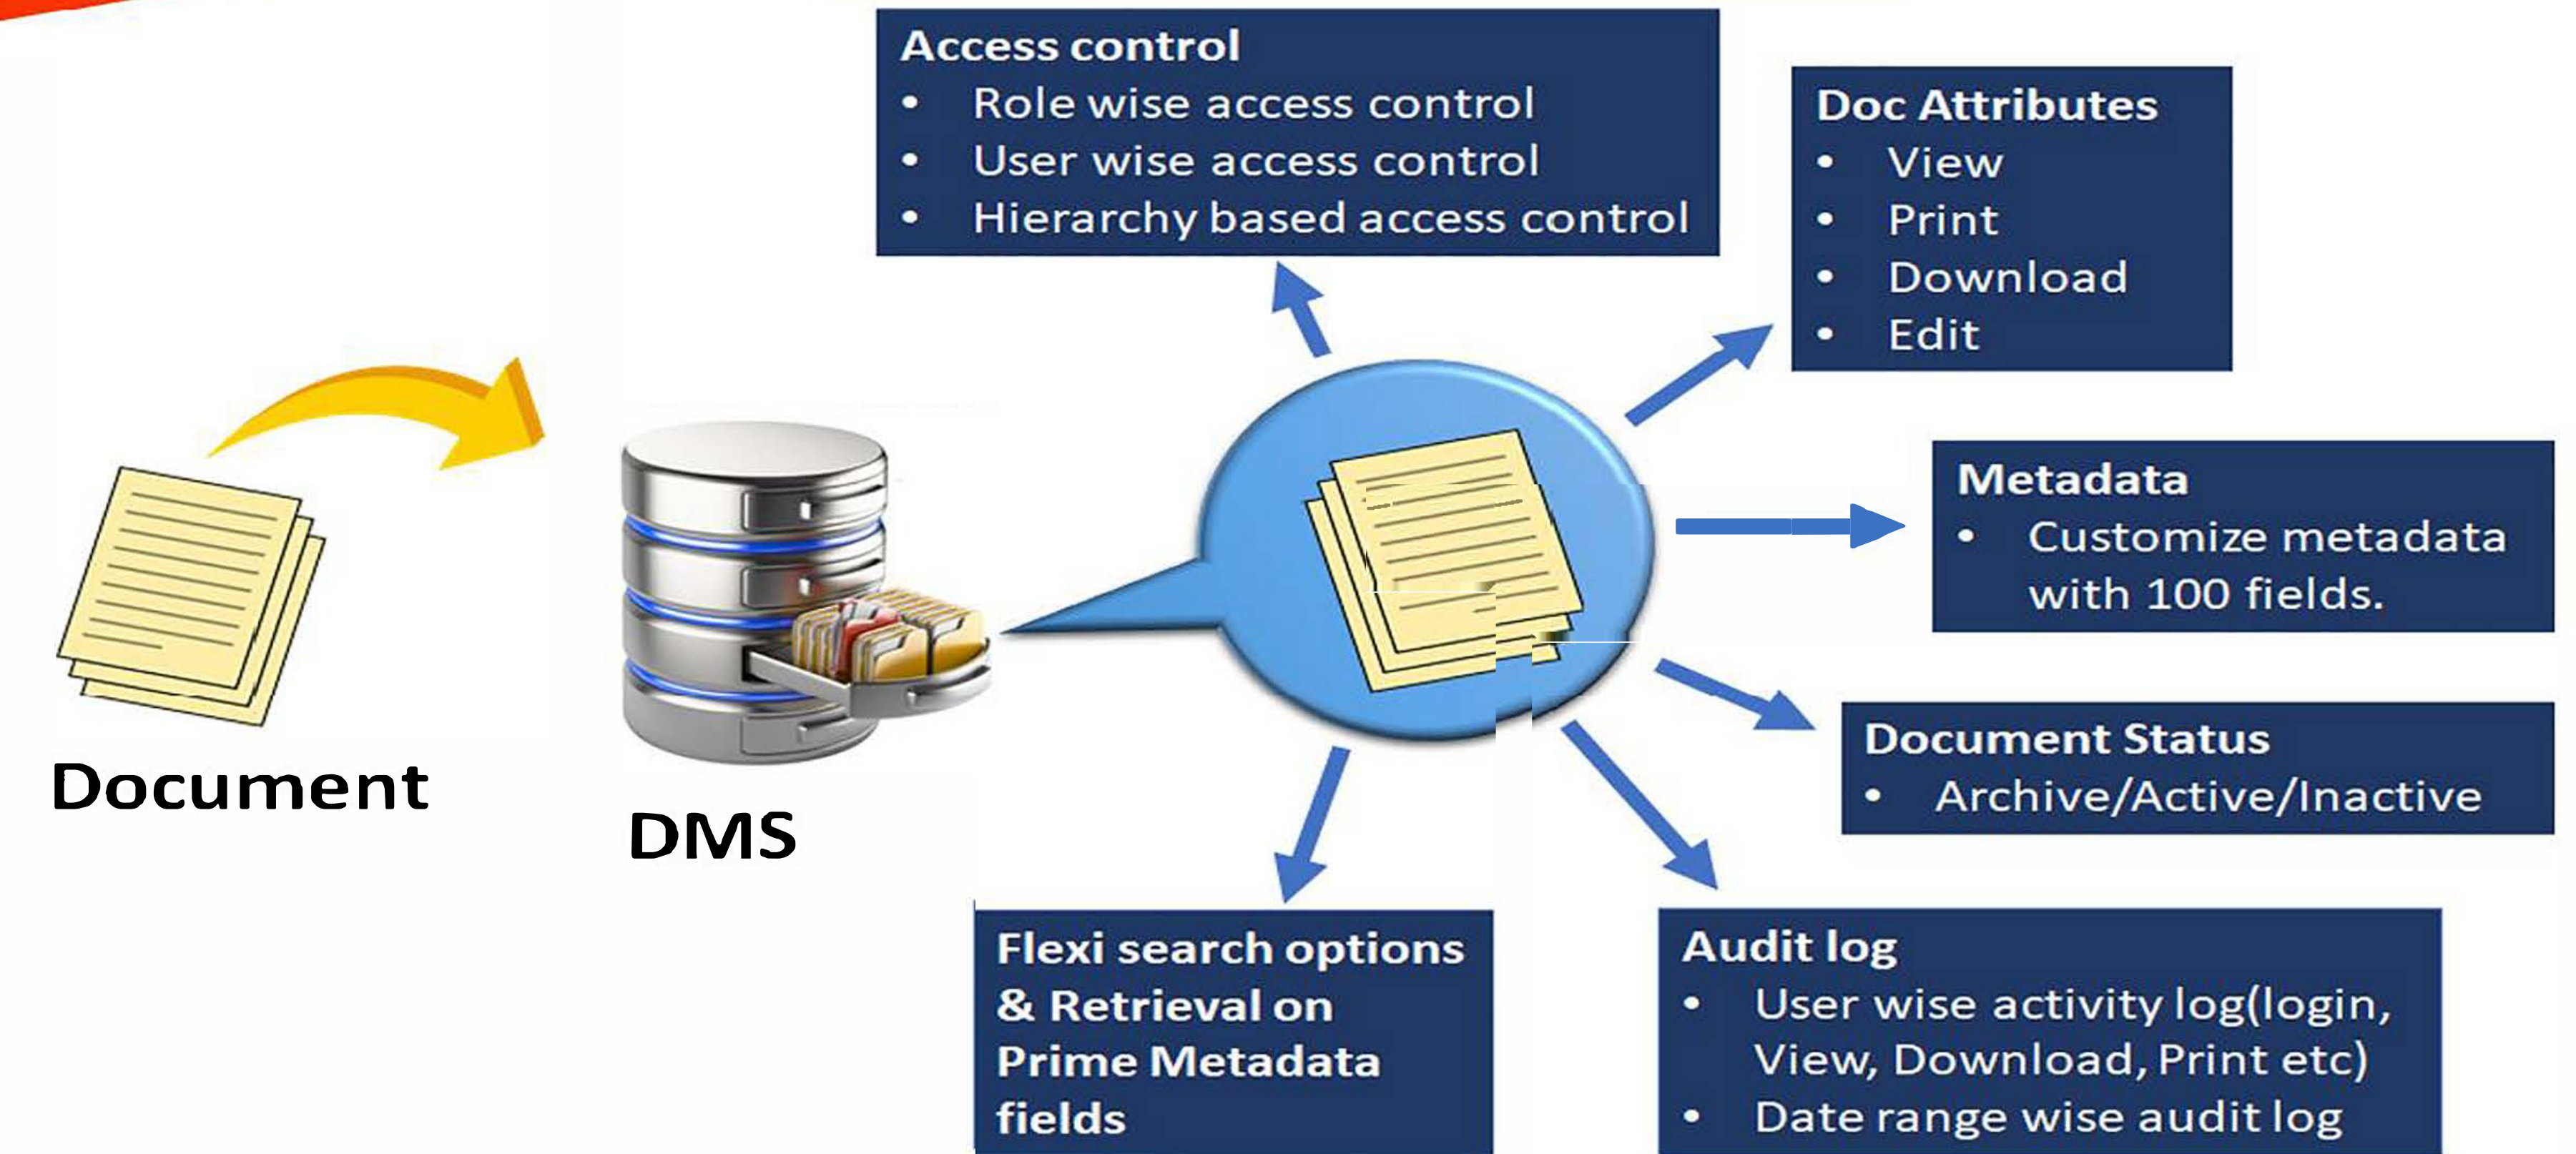

Brings To You

Document Management System  
Software

EFFORTLESSLY  
MANAGE YOUR  
DOCUMENTS

REGISTER NOW  
FOR FREE

Copyright © Eduplex 2022

**What is ESPL Document Management System?**  
 ESPL has developed a Document Management System using open source software, which is highly flexible and customizable. It does not require any other license and has no hidden cost. It has web based Interface and is accessible over secured Internet connection.

### Features of DMS@

- 01 Customizable Report
- 02 Customizable Dashboard
- 03 Customizable MetaData
- 04 Flexible Search
- 05 Single Click Bulk Upload
- 06 Intuitive User Interface
- 07 Customizable, but Robust Workflow
- 08 Built in Audit Trails

1. Document lives for ever
2. Documents easy to place and retrieve
3. Document lifecycle meticulously maintained
4. Intuitive Dashboard to give comprehensive peep-in.
5. Iron-clad security to keep Documents safe and accessible to only the deserving
6. Customizable as per your specific needs
7. Cloud-worthy deployment, which flourishes even on-premises.
8. Customizable Reports to make life easy

- 09 Role-wise Menu Mapping
- 10 User-wise Menu Mapping
- 11 Role Management
- 12 Hierarchy Management
- 13 Secure Access Control
- 14 Full-proof Document Control
- 15 Value for Money